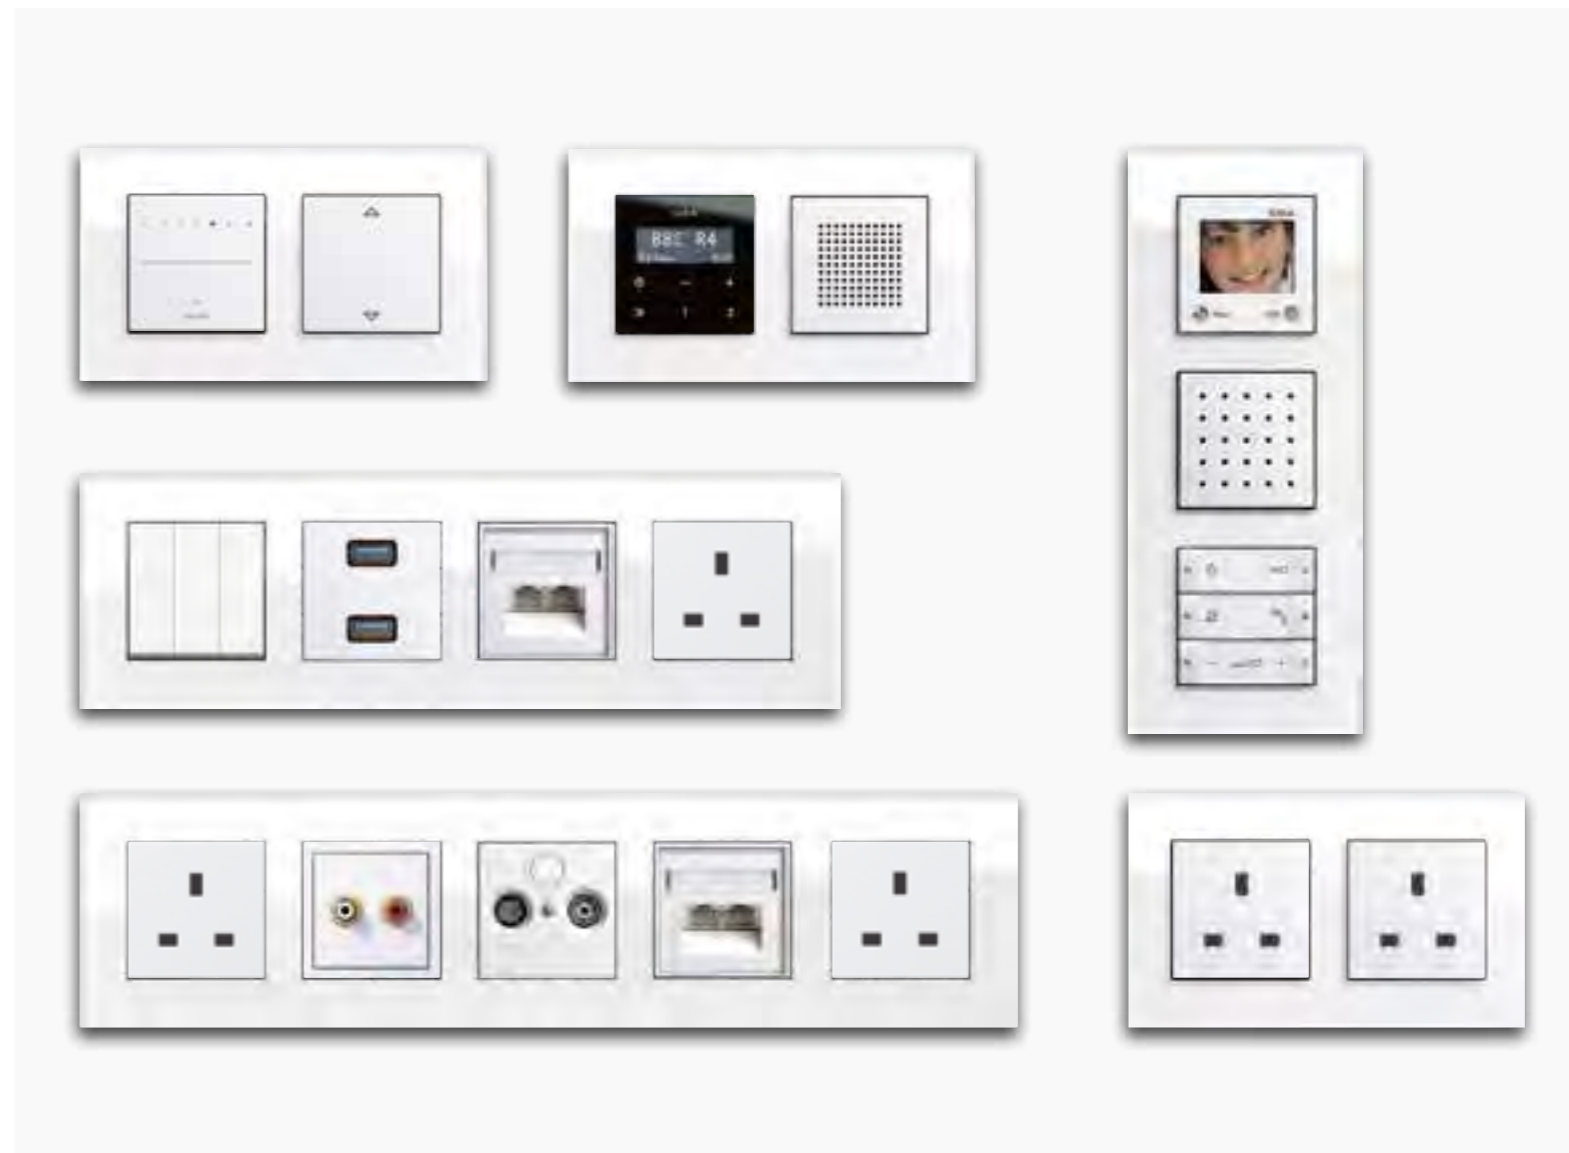

- Installation in EU round box:
- Ranging from single setting to 5 settings
 - Max. 4-setting frames with E22 and E22* for flat mounting, Esprit aluminium (in all four variants), chrome
 - Gira switch ranges: Standard 55, E2, E3, Event, E22*, Esprit, ClassiX, E22

Frame 1-gang
W 95 x H 95 x
D 9,85 mm

Frame 2-gang
W 166 x H 95 x
D 9,85 mm

Frame 2-gang
without central bar
W 166 x H 95 x
D 9,85 mm

Frame 3-gang
W 236,8 x H 95 x
D 9,85 mm

Frame 4-gang
W 308 x H 95 x
D 9,85 mm

Frame 5-gang
W 380,2 x H 95 x
D 9,85 mm

EU FLUSH-MOUNTED 71 MM ROUND BOXES

EU round boxes	 <p>1-gang</p>	 <p>Up to 5-gang</p>
Functions		
Switch ranges	 <p>1-gang to 5-gang including 2-gang frame without central bar</p>	
Usable frames	<div style="display: flex; justify-content: space-around; align-items: flex-start;"> <div style="text-align: center;">  <p>Standard 55</p> </div> <div style="text-align: center;">  <p>E2</p> </div> <div style="text-align: center;">  <p>E3</p> </div> <div style="text-align: center;">  <p>Event</p> </div> </div> <div style="display: flex; justify-content: space-around; align-items: flex-start; margin-top: 10px;"> <div style="text-align: center;">  <p>E22*</p> </div> <div style="text-align: center;">  <p>ClassiX</p> </div> <div style="text-align: center;">  <p>Esprit</p> </div> </div>	