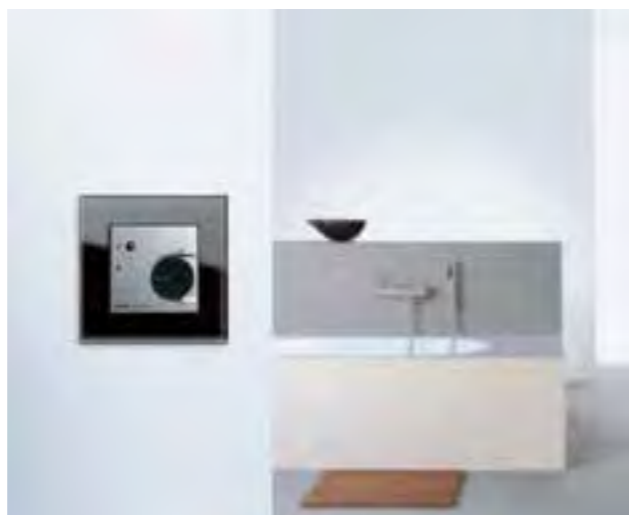

Frame 5-gang
W 380,2 x H 95 x
D 9,85 mm

EU FLUSH-MOUNTED 71 MM ROUND BOXES

EU round boxes	 <p>1-gang</p>	 <p>Up to 5-gang</p>
Functions		
Switch ranges	 <p>1-gang to 5-gang including 2-gang frame without central bar</p>	
Usable frames	<div style="display: flex; justify-content: space-around; align-items: flex-start;"> <div style="text-align: center;">  <p>Standard 55</p> </div> <div style="text-align: center;">  <p>E2</p> </div> <div style="text-align: center;">  <p>E3</p> </div> <div style="text-align: center;">  <p>Event</p> </div> </div> <div style="display: flex; justify-content: space-around; align-items: flex-start; margin-top: 10px;"> <div style="text-align: center;">  <p>E22*</p> </div> <div style="text-align: center;">  <p>ClassiX</p> </div> <div style="text-align: center;">  <p>Esprit</p> </div> </div>	

* British Standard frame

British Standard safety razor socket outlet
Gira Esprit, glass C white

Gira hygrostat,
colour aluminium,
Gira Esprit, glass black

British Standard 2-gang socket outlet,
can be switched off,
with LED control light, anthracite
Gira Esprit, aluminium

British Standard switch,
3-gang ON/OFF, Gira Event Clear, sand

The platform for a successful business

Gira surface-mounted home station video, colour aluminium, Gira Esprit, aluminium black

Gira switch, 3-gang ON/OFF, colour aluminium, Gira Esprit, aluminium black