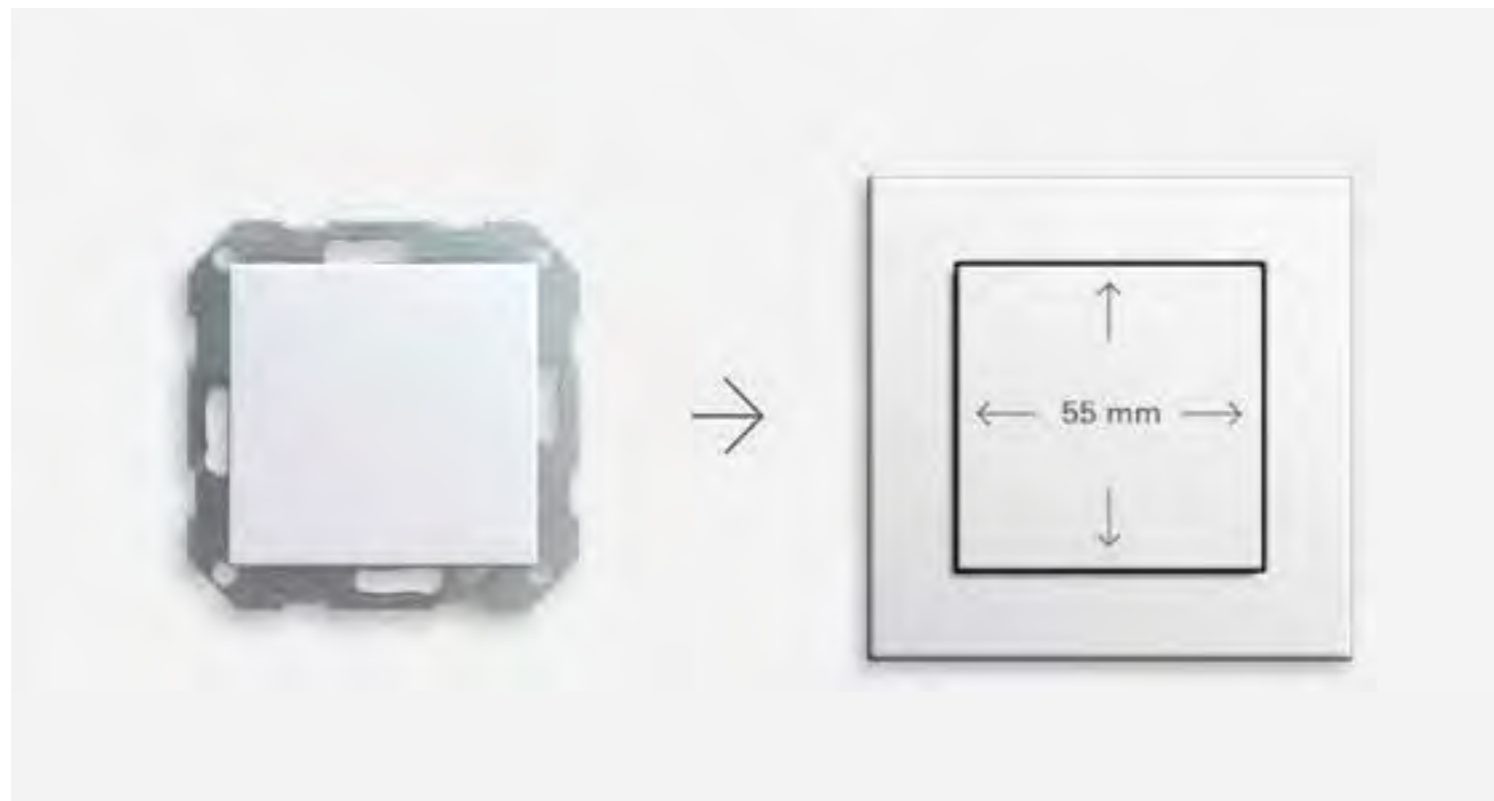

Gira System 55

The solution for all applications

Gira System 55 has over 320 functions for intelligent building technology, all of which can be installed in seven different switch ranges. It has been continuously developed since its introduction, and enhanced with new features and systems. Together, Gira's door communication and call systems constitute one of the largest selections of data connection technology worldwide, one which has also been integrated into the world of switches in terms of design and functionality.

All Gira System 55 central inserts and covers fit Gira Standard 55, E2, E3, Event, Esprit, ClassiX and E22 frames, as well as Gira Profile 55 and the modular function profile. It is possible to use an adaptor plate to ensure that all switches and functions can be used with British Standard wall boxes.