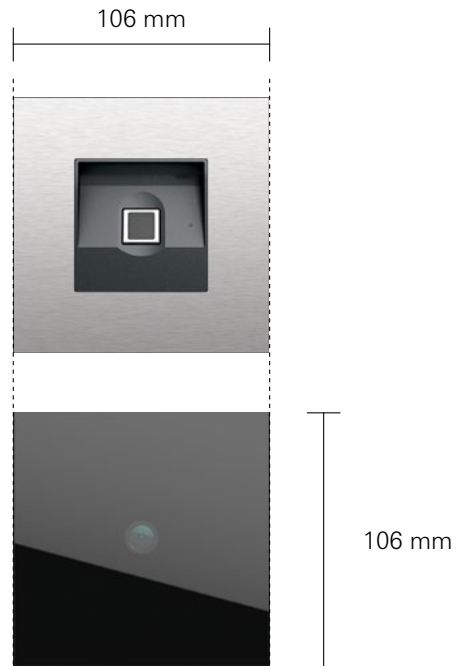

Showing off its flexibility before you've even said hello.

Five different design fronts and the modular nature of the components result in a system that can flexibly meet structural and aesthetic requirements in your outdoor space. The Gira System 106 can be arranged in a square or rectangle

shape and its modules can be freely combined, installed flush with the façade or surface-mounted. This makes every door station as individual as a first "hello".

		Kevin Snyder Lauren Anderson Frank Miller Susan Parker	Kevin Snyder Lauren Anderson Frank Miller Susan Parker		
		Smith & Partner lawyers M&L Architects Novum IT Consulting 4Square Studio	Dentist Dr S. Bekker Notary Dr Jack Miller Marketing Agency B2C Three question marks Ltd.		

Gira System 106 in stainless steel