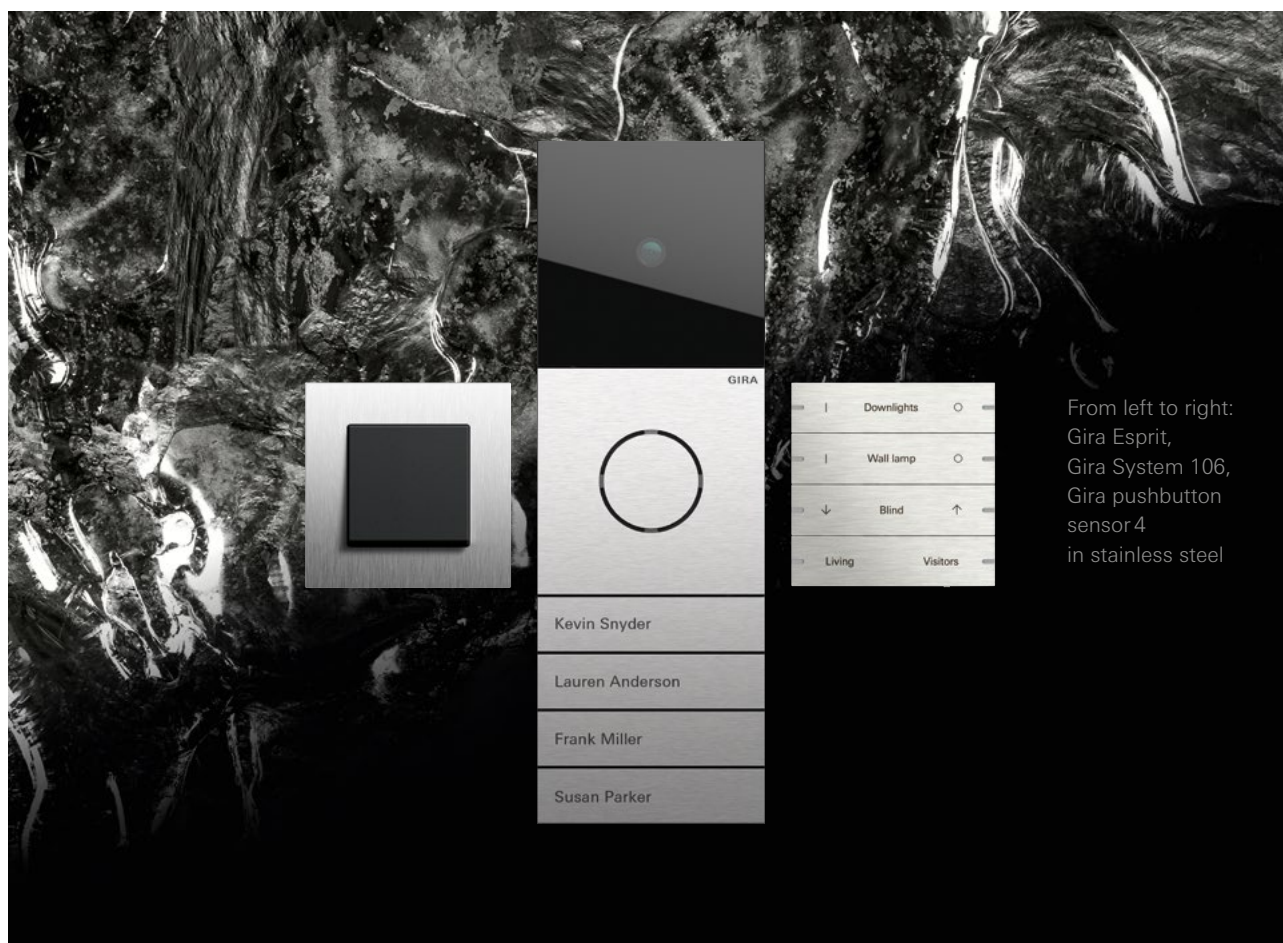

Stainless steel – literally out of this world.

Steel was first extracted from meteorites around 5000 years ago in Egypt. In addition to its distinctive technical appearance and the cool elegance and class that it exudes, stainless steel also offers benefits for everyday use. It is durable, dimensionally stable, hygienic and easy to maintain.

The final touch

The Gira design frame is made from stainless steel 1.4301 V2A. They are produced by means of high-quality casting processes. Each frame is therefore precision-made. The surface is brushed and electrochemically passivated. Gira's stainless steel products are not only aesthetically pleasing and elegant, they are also water and steam resistant, durable, non-magnetic, non-heat-conductive and recyclable.