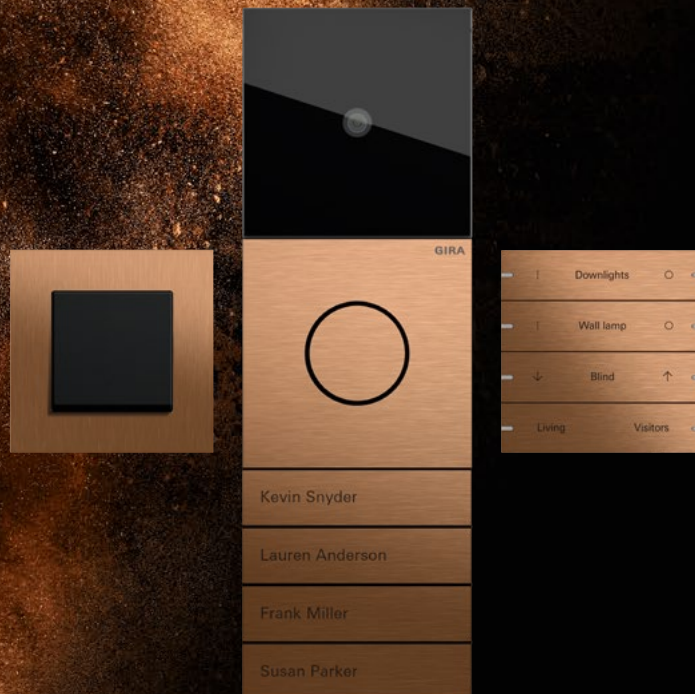

Bronze – traditional and contemporary elegance.

Everything that we regard as visionary and that has remained unchanged to this day was made from bronze.

From left to right:
Gira Esprit,
Gira System 106, Gira
pushbutton sensor 4 in
Bronze PVD

Futuristic technology

The process that Gira uses to enhance its bronze coloured switches is nothing short of visionary. We use PVD (Physical Vapour Deposition), a technique used in the aerospace industry, to produce a high-quality and precise material coating. This process results in high-quality bronze with a particularly smooth and brilliant finish.