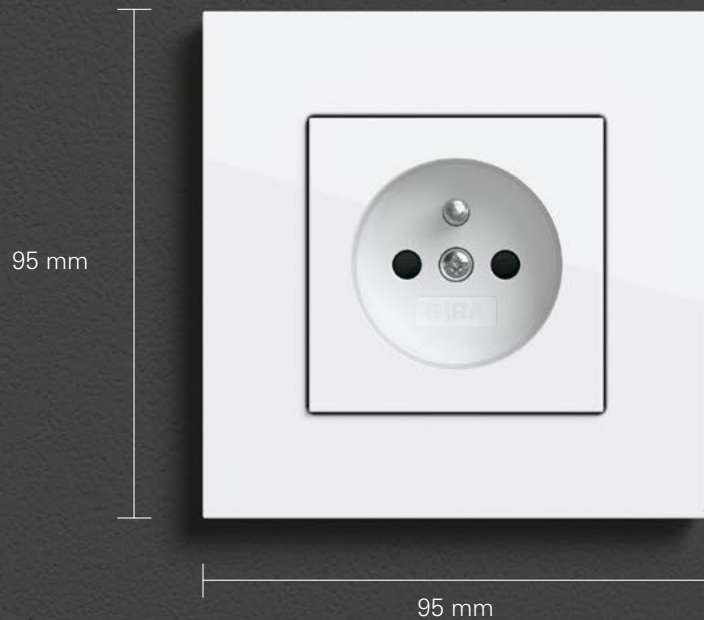

Top:
Pushbutton sensor 4 for Gira One and KNX, 2-gang variant in aluminium pure white matt.

Bottom:
Gira SCHUCKO socket outlet with Gira Esprit in aluminium pure white matt (lacquered)